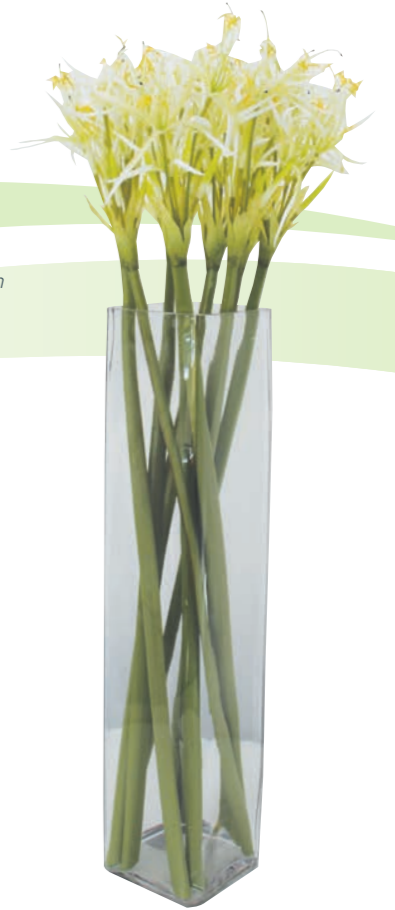

CF10
Peony Corn Fruit Vase
Size: W-10cm (total 58cm) H-54cm

Lobby Displays

Our stunning Lobby Displays will add some height and colour into any reception or lobby area.

L2
Pink Water Lillies and
Mednilla Vase
Size: W-15cm (total 65cm) H-83cm

L1
Yellow Orchid Vase
Size: W-15cm (total 27cm) H-28cm

L3
Hydrangea and Orchids Vase
Size: W-16cm (total 70cm) H-92cm

L4
Strelitzia and Bamboo Vase
Size: W-25cm H-77cm

L5
Anthurium and Palm Spray Vase
Size: W-15cm (78cm total) H-90cm

L6
Hydrangea Vase
Size: W-18cm (56cm total) H-61cm

L7
Ginger and Mixed Green Leaf Vase
Size: W-13.5cm (55cm total) H-91cm

L8
Allium, Fuji Mum Vase and Globe Thistle Vase
Size: W-13.5cm (40cm total) H-88cm

L9
Heliconia Vase
Size: W-14cm (73cm total) H-94cm

“ They are perfect for people with allergies ”

L10
Calla Rose Vase
Size: W-12cm (39cm total) H-65cm

L11
Spider Lilly Vase
Size: W-13.5cm H-88cm

Conference Displays